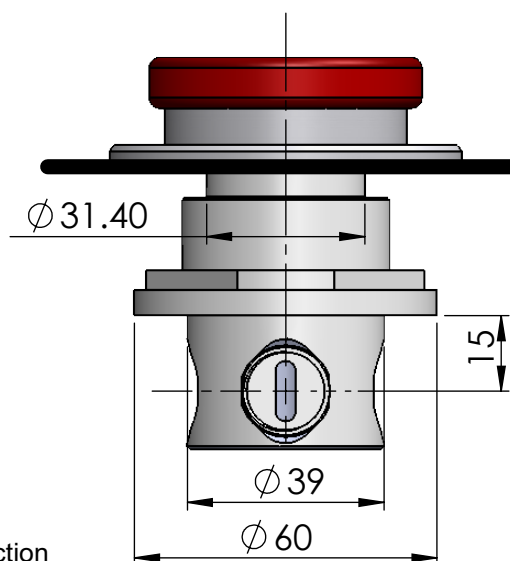

## V1 SIMPLEX VALVE

### Product Description

The SPRL V1 fuel selector consists of 4 Models and is available in both 3 or 4 Way, offering OFF/LEFT/RIGHT and BOTH if required

### Options

V1-70-3-P	3-Way standard valve
V1-70-4-P	4-Way standard valve
V1-70-3-C	3-Way conforming valve
V1-70-4-C	4-Way conforming valve

- Long lasting Ceramic Disc Technology
- Smooth action between selection
- Standard selector (P): Lift to turn with 90 degrees between each selection
- Conforming Selector (C): Turn between selections but specifically lift and turn for the OFF
- Supplied with 3 x AN6 Fittings

### Materials

Body	Alloy 6082 T6 Anodised Red/Clear
Seals	Viton 75 to BS 1806
Ceramics	Polished Alumina
Weight	220grams