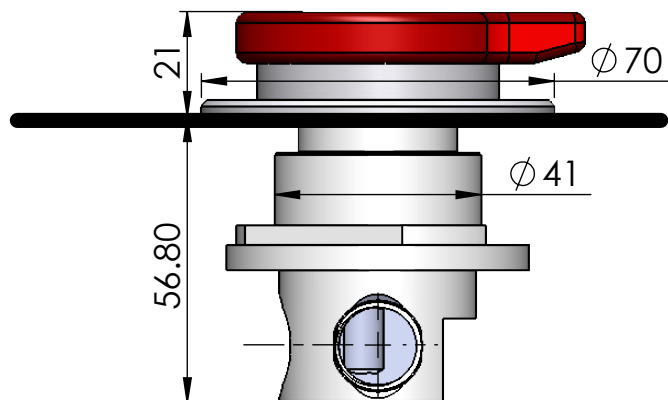

## V1 SIMPLEX VALVE

### Product Description

The SPRL V1 fuel selector consists of 4 Models and is available in both 3 or 4 Way, offering OFF/LEFT/RIGHT and BOTH if required

### Options

V1-70-3-P	3-Way standard valve
V1-70-4-P	4-Way standard valve
V1-70-3-C	3-Way conforming valve
V1-70-4-C	4-Way conforming valve

- Long lasting Ceramic Disc Technology
- Smooth action between selection
- Standard selector (P): Lift to turn with 90 degrees between each selection
- Conforming Selector (C): Turn between selections but specifically lift and turn for the OFF
- Supplied with 3 x AN6 Fittings

### Materials

Body	Alloy 6082 T6 Anodised Red/Clear
Seals	Viton 75 to BS 1806
Ceramics	Polished Alumina
Weight	220grams