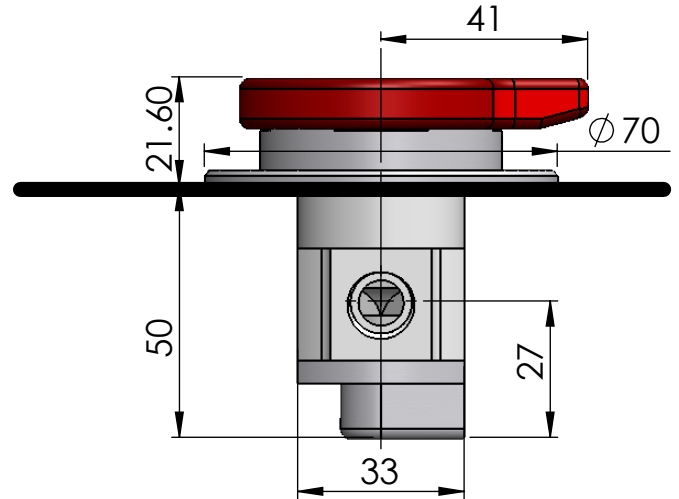

V2 ON/OFF VALVE

Product Description

This ON/OFF Fuel selector valve has the same highly desired quality as other products we offer: a distinctive, positive snap feel. The valve has two on and off positions depending on which inlet port is used.

Standard Selector

V2-70-P ON/OFF

- Long lasting Ceramic disc Technology
- Smooth action between each selection
- Standard selector (P) Lift to turn with 90° between each selection.

There are two input ports tapped 1/4"NPS one exit port tapped 1/4"NPT for the engine feed.

The input ports are linked so cross feed will occur in flight and when the OFF position is selected

1X Blanking plug is supplied for single tank installation.

Materials

Body	Alloy 6082 T6 Anodised Red/Clear
Seals	Viton 75 to BS 1806
Ceramics	Polished Alumina
Weight	260grams