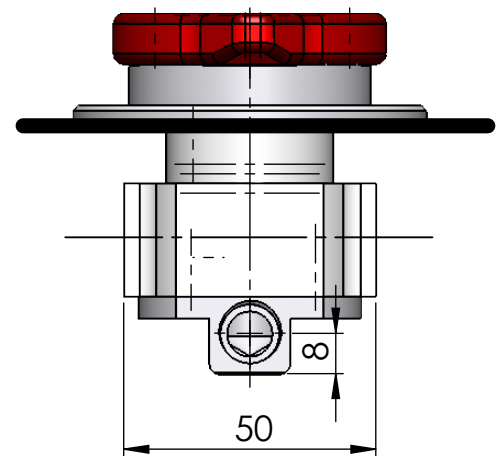

V2 ON/OFF VALVE

Product Description

This ON/OFF Fuel selector valve has the same highly desired quality as other products we offer: a distinctive, positive snap feel. The valve has two on and off positions depending on which inlet port is used.

Standard Selector

V2-70-P ON/OFF

- Long lasting Ceramic disc Technology
- Smooth action between each selection
- Standard selector (P) Lift to turn with 90° between each selection.

There are two input ports tapped 1/4"NPS one exit port tapped 1/4"NPT for the engine feed.

The input ports are linked so cross feed will occur in flight and when the OFF position is selected

1X Blanking plug is supplied for single tank installation.

Materials

Body	Alloy 6082 T6 Anodised Red/Clear
Seals	Viton 75 to BS 1806
Ceramics	Polished Alumina
Weight	260grams